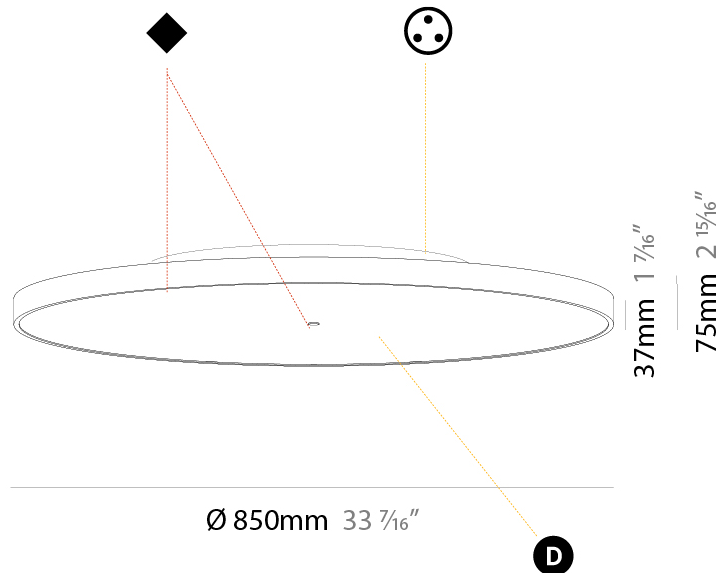

GENERAL

Series: Sign Diva
Subseries: Sign Diva
Brand: Prolicht
Division: Architectural
Mounting Type: Surface
Mounting Location: Ceiling
Subcategory: Ambient

PHYSICAL

Shape: Round
Diameter (mm): 850
Diameter (in): 33 ⁷/₁₆"
Height (mm): 75
Height (in): 2 ¹⁵/₁₆"
Light Distribution: Direct / Indirect
Weight (kg): 12.906
Weight (lbs): 28.453
Diffuser: Direct - PMMA - Opal/Micro-Prism/Sparkling Secret/Vintage Industrial with Shine Ring / Indirect - White/Yellow/Orange/Red/Blue/Green
Fixture Finish: SSR / BKV / CWI / CRY / HAB / UFT / ITA / RUA / FTG / MYG / LOD / PUS / FRO / FUP / KIA / POP / BLS / SPG / MEY / GOH / GUM / CHC / COM / ABZ / JAG / OBR / MOS / ROR
Fixture Material: Extruded Aluminum / Steel

ELECTRICAL

Lamp Type: LED (Zhaga Standard)
Input Wattage (W): 96.8
Total Output Wattage (W): 76.8
Dimming: Tri-Mode (Non-Dimming and Phase Dimming (120Vac only) and 0-10V Dimming)
Driver Included: Yes
Driver Location: Integrated
Driver Type: Constant Current - Universal
Driver Class: Class 2
Input Voltage (V): 120 - 277
Constant Current (MA): 600

LED

Color Temperature (°K): 3000 / 3500 / 4000
Max. Delivered Lumen (lm): 11160 / 11388 / 11620
CRI: >90 CRI
Lamp Life (hrs): 50000

OPTICAL

RATINGS AND CERTIFICATIONS

Certified By: Certified for North American Standards
IP rating: IP20

PROJECT
TYPE
SPECIFIER
QUANTITY
DATE