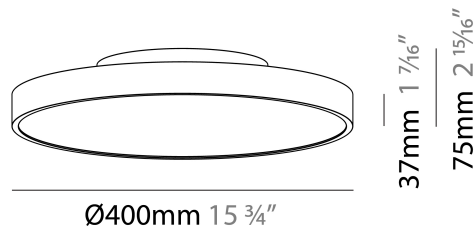

GENERAL

Series: Sign Diva
Subseries: Sign Diva
Brand: Prolicht
Division: Architectural
Mounting Type: Surface
Mounting Location: Ceiling
Subcategory: Ambient

PHYSICAL

Shape: Round
Diameter (mm): 400
Diameter (in): 15 ³/₄
Height (mm): 75
Height (in): 2 ¹⁵/₁₆
Light Distribution: Direct / Indirect
Weight (kg): 2.302
Weight (lbs): 5.075
Diffuser: Direct - PMMA - Opal/Micro-Prism/Sparkling Secret/Vintage Industrial with Shine Ring / Indirect - White/Yellow/Orange/Red/Blue/Green
Fixture Finish: SSR / BKV / CWI / CRY / HAB / UFT / ITA / RUA / FTG / MYG / LOD / PUS / FRO / FUP / KIA / POP / BLS / SPG / MEY / GOH / GUM / CHC / COM / ABZ / JAG / OBR / MOS / ROR
Fixture Material: Extruded Aluminum / Steel

ELECTRICAL

Lamp Type: LED (Zhaga Standard)
Input Wattage (W): 19.8
Total Output Wattage (W): 16
Dimming: Tri-Mode (Non-Dimming and Phase Dimming (120Vac only) and 0-10V Dimming)
Driver Included: Yes
Driver Location: Integrated
Driver Type: Constant Current - Universal
Driver Class: Class 2
Input Voltage (V): 120 - 277
Constant Current (MA): 500

LED

Color Temperature (°K): 3000 / 3500 / 4000
Max. Delivered Lumen (lm): 2280 / 2313 / 2360
CRI: >90 CRI
Lamp Life (hrs): 50000

OPTICAL

RATINGS AND CERTIFICATIONS

Certified By: Certified for North American Standards
IP rating: IP20