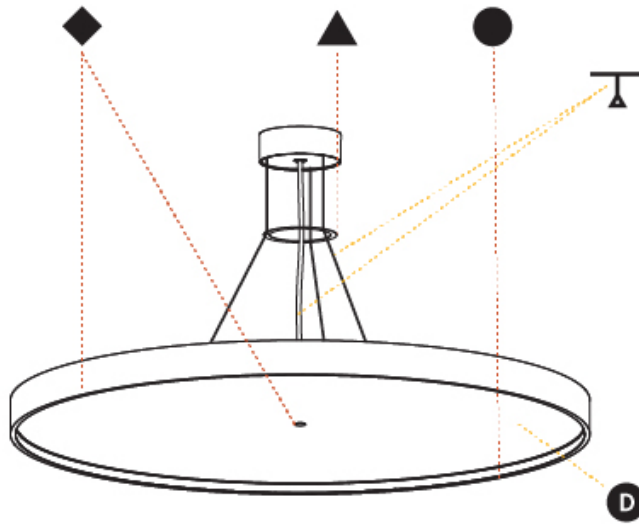

SIGN DIVA KORONA SUSPENSION

A300015-

PROJECT

TYPE

SPECIFIER

QUANTITY

DATE

A