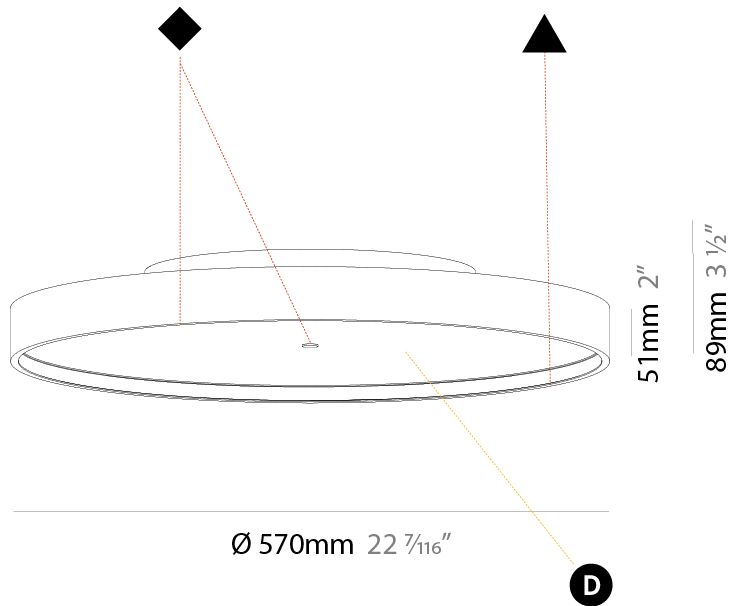

1. To build a product code in our configurator select the specify button on the base model # product page
2. To build a manual product code on this datasheet choose from the options listed below in blue font and add the suffix to the base model #

GENERAL

Series: Sign Diva
Subseries: Sign Diva Korona
Brand: Prolicht
Division: Architectural
Mounting Type: Surface
Mounting Location: Ceiling
Subcategory: Ambient

PHYSICAL

Shape: Round
Diameter (mm): 570
Diameter (in): 22 7/16
Height (mm): 89
Height (in): 3 1/2
Light Distribution: Direct
Weight (kg): 7.336
Weight (lbs): 16.173

Diffuser: PMMA - Opal/Micro-Prism/Sparkling Secret/Vintage Industrial
Fixture Finish: SSR / BKV / CWI / CRY / HAB / UFT / ITA / RUA / FTG / MYG / LOD / PUS / FRO / FUP / KIA / POP / BLS / SPG / MEY / GOH / GUM / CHC / COM / ABZ / JAG / OBR / MOS / ROR
Fixture Material: Extruded Aluminum / Steel

ELECTRICAL

Lamp Type: LED (Zhaga Standard)
Input Wattage (W): 58.3
Total Output Wattage (W): 53
Dimming: Tri-Mode (Non-Dimming and Phase Dimming (120Vac only) and 0-10V Dimming)
Driver Included: Yes
Driver Location: Integrated
Driver Type: Constant Current - Universal
Driver Class: Class 2
Input Voltage (V): 120 - 277
Constant Current (MA): 350

LED

Color Temperature (°K): 3000 / 3500 / 4000
Max. Delivered Lumen (lm): 6120 / 6233 / 6360
CRI: >90 CRI
Lamp Life (hrs): 50000

OPTICAL

RATINGS AND CERTIFICATIONS

Certified By: Certified for North American Standards
IP rating: IP20