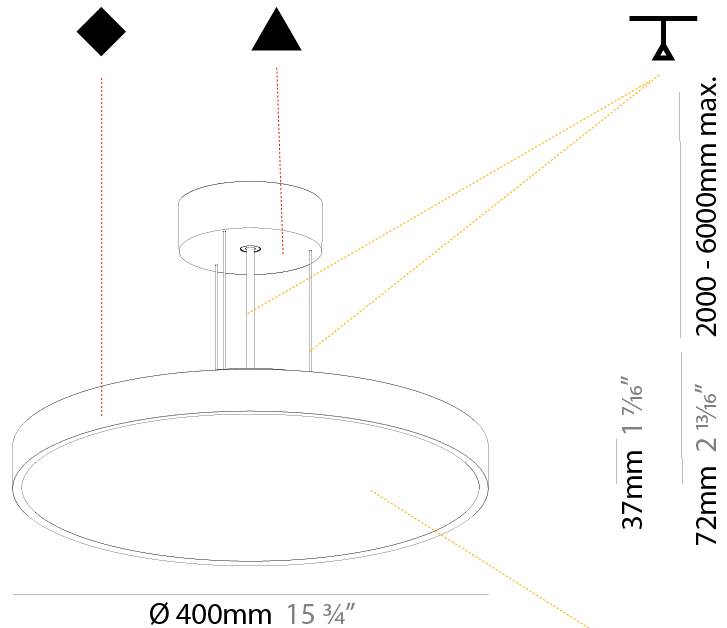

GENERAL

Series: Sign Diva
Subseries: Sign Diva
Brand: Prolicht
Division: Architectural
Mounting Type: Suspension
Mounting Location: Ceiling
Subcategory: Pendant

PHYSICAL

Shape: Round
Diameter (mm): 400
Diameter (in): 15 3/4
Height (mm): 72
Height (in): 2 13/16
Max. Overall Height (mm): 2072
Max. Overall Height (in): 81 3/16
Light Distribution: Direct
Weight (kg): 2.972
Weight (lbs): 6.55
Diffuser: PMMA - Opal / Micro-Prism / Sparkling Secret / Vintage Industrial with Shine Ring
Fixture Finish: SSR / BKV / CWI / CRY / HAB / UFT / ITA / RUA / FTG / MYG / LOD / PUS / FRO / FUP / KIA / POP / BLS / SPG / MEY / GOH / GUM / CHC / COM / ABZ / JAG / OBR / MOS / ROR
Fixture Material: Extruded Aluminum / Steel
Cable Details: 2000mm or 6000mm Transparent Cable

ELECTRICAL

Lamp Type: LED (Zhaga Standard)
Input Wattage (W): 19.8
Total Output Wattage (W): 16
Dimming: Tri-Mode (Non-Dimming and Phase Dimming (120Vac only) and 0-10V Dimming)
Driver Included: Yes
Driver Location: Integrated
Driver Type: Constant Current - Universal
Driver Class: Class 2
Input Voltage (V): 120 - 277
Constant Current (MA): 500

LED

Color Temperature (°K): 2700 / 3000 / 3500 / 4000
Max. Delivered Lumen (lm): 1160 / 1733 / 1741 / 1776
CRI: >90 CRI
Lamp Life (hrs): 50000

OPTICAL

RATINGS AND CERTIFICATIONS

Certified By: Certified for North American Standards
IP rating: IP20