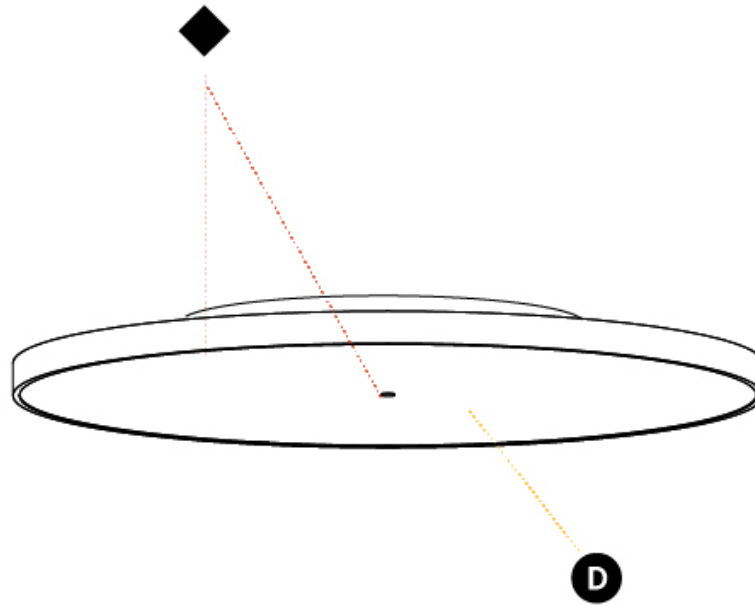

A3D093-

PROJECT

TYPE

SPECIFIER

QUANTITY

DATE