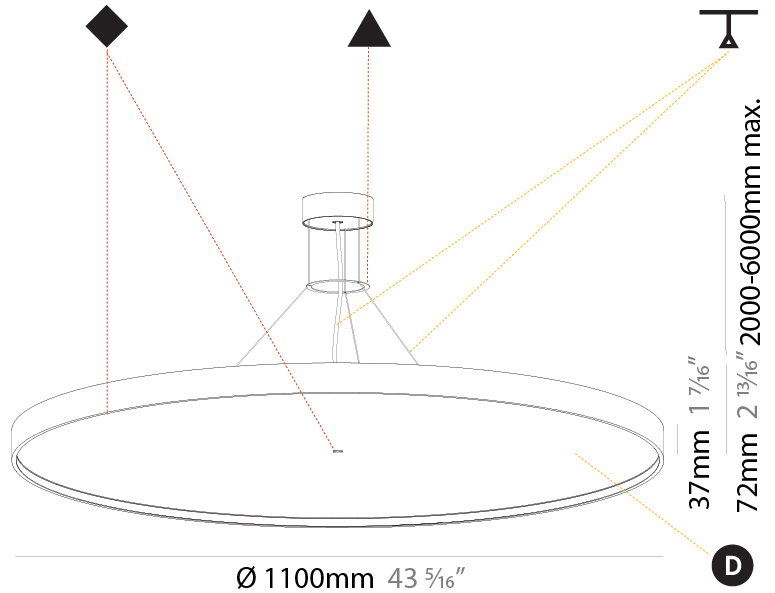

GENERAL

Series: Sign Diva
Subseries: Sign Diva
Brand: Prolicht
Division: Architectural
Mounting Type: Suspension
Mounting Location: Ceiling
Subcategory: Pendant

PHYSICAL

Shape: Round
Diameter (mm): 1100
Diameter (in): 43 ⁵/₁₆"
Height (mm): 72
Height (in): 2 ¹³/₁₆"
Light Distribution: Direct / Indirect
Weight (kg): 20.78
Weight (lbs): 45.81
Diffuser: PMMA - Opal / Micro-Prism / Sparkling Secret / Vintage Industrial
Fixture Finish: SSR / BKV / CWI / CRY / HAB / UFT / ITA / RUA / FTG / MYG / LOD / PUS / FRO / FUP / KIA / POP / BLS / SPG / MEY / GOH / GUM / CHC / COM / ABZ / JAG / OBR / MOS / ROR
Fixture Material: Extruded Aluminum / Steel
Cable Details: 2,000mm/78 3/4" or 6,000mm/236 1/4" Transparent Cable

ELECTRICAL

Lamp Type: LED (Zhaga Standard)
Input Wattage (W): 169.4 / 28.6
Total Output Wattage (W): 135 / 24
Dimming: Tri-Mode (Non-Dimming and Phase Dimming (120Vac only) and 0-10V Dimming)
Driver Included: Yes
Driver Location: Integrated
Driver Type: Constant Current - Universal
Driver Class: Class 2
Input Voltage (V): 120 - 277
Constant Current (MA): 600 / 350

LED

Color Temperature (*K): 2700 / 3000 / 3500 / 4000
Max. Delivered Lumen (lm): 20030 / 20610 / 21050 / 21480
CRI: >90 CRI
Lamp Life (hrs): 50000

OPTICAL

RATINGS AND CERTIFICATIONS

Certified By: Certified for North American Standards
IP rating: IP20

PROJECT
TYPE
SPECIFIER
QUANTITY
DATE