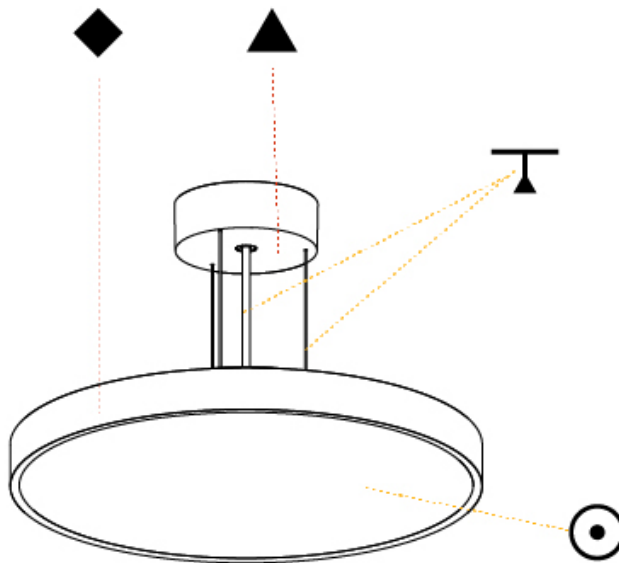

SIGN DIVA SUSPENSION

A300003-

PROJECT _____

TYPE _____

SPECIFIER _____

QUANTITY _____

DATE _____

A